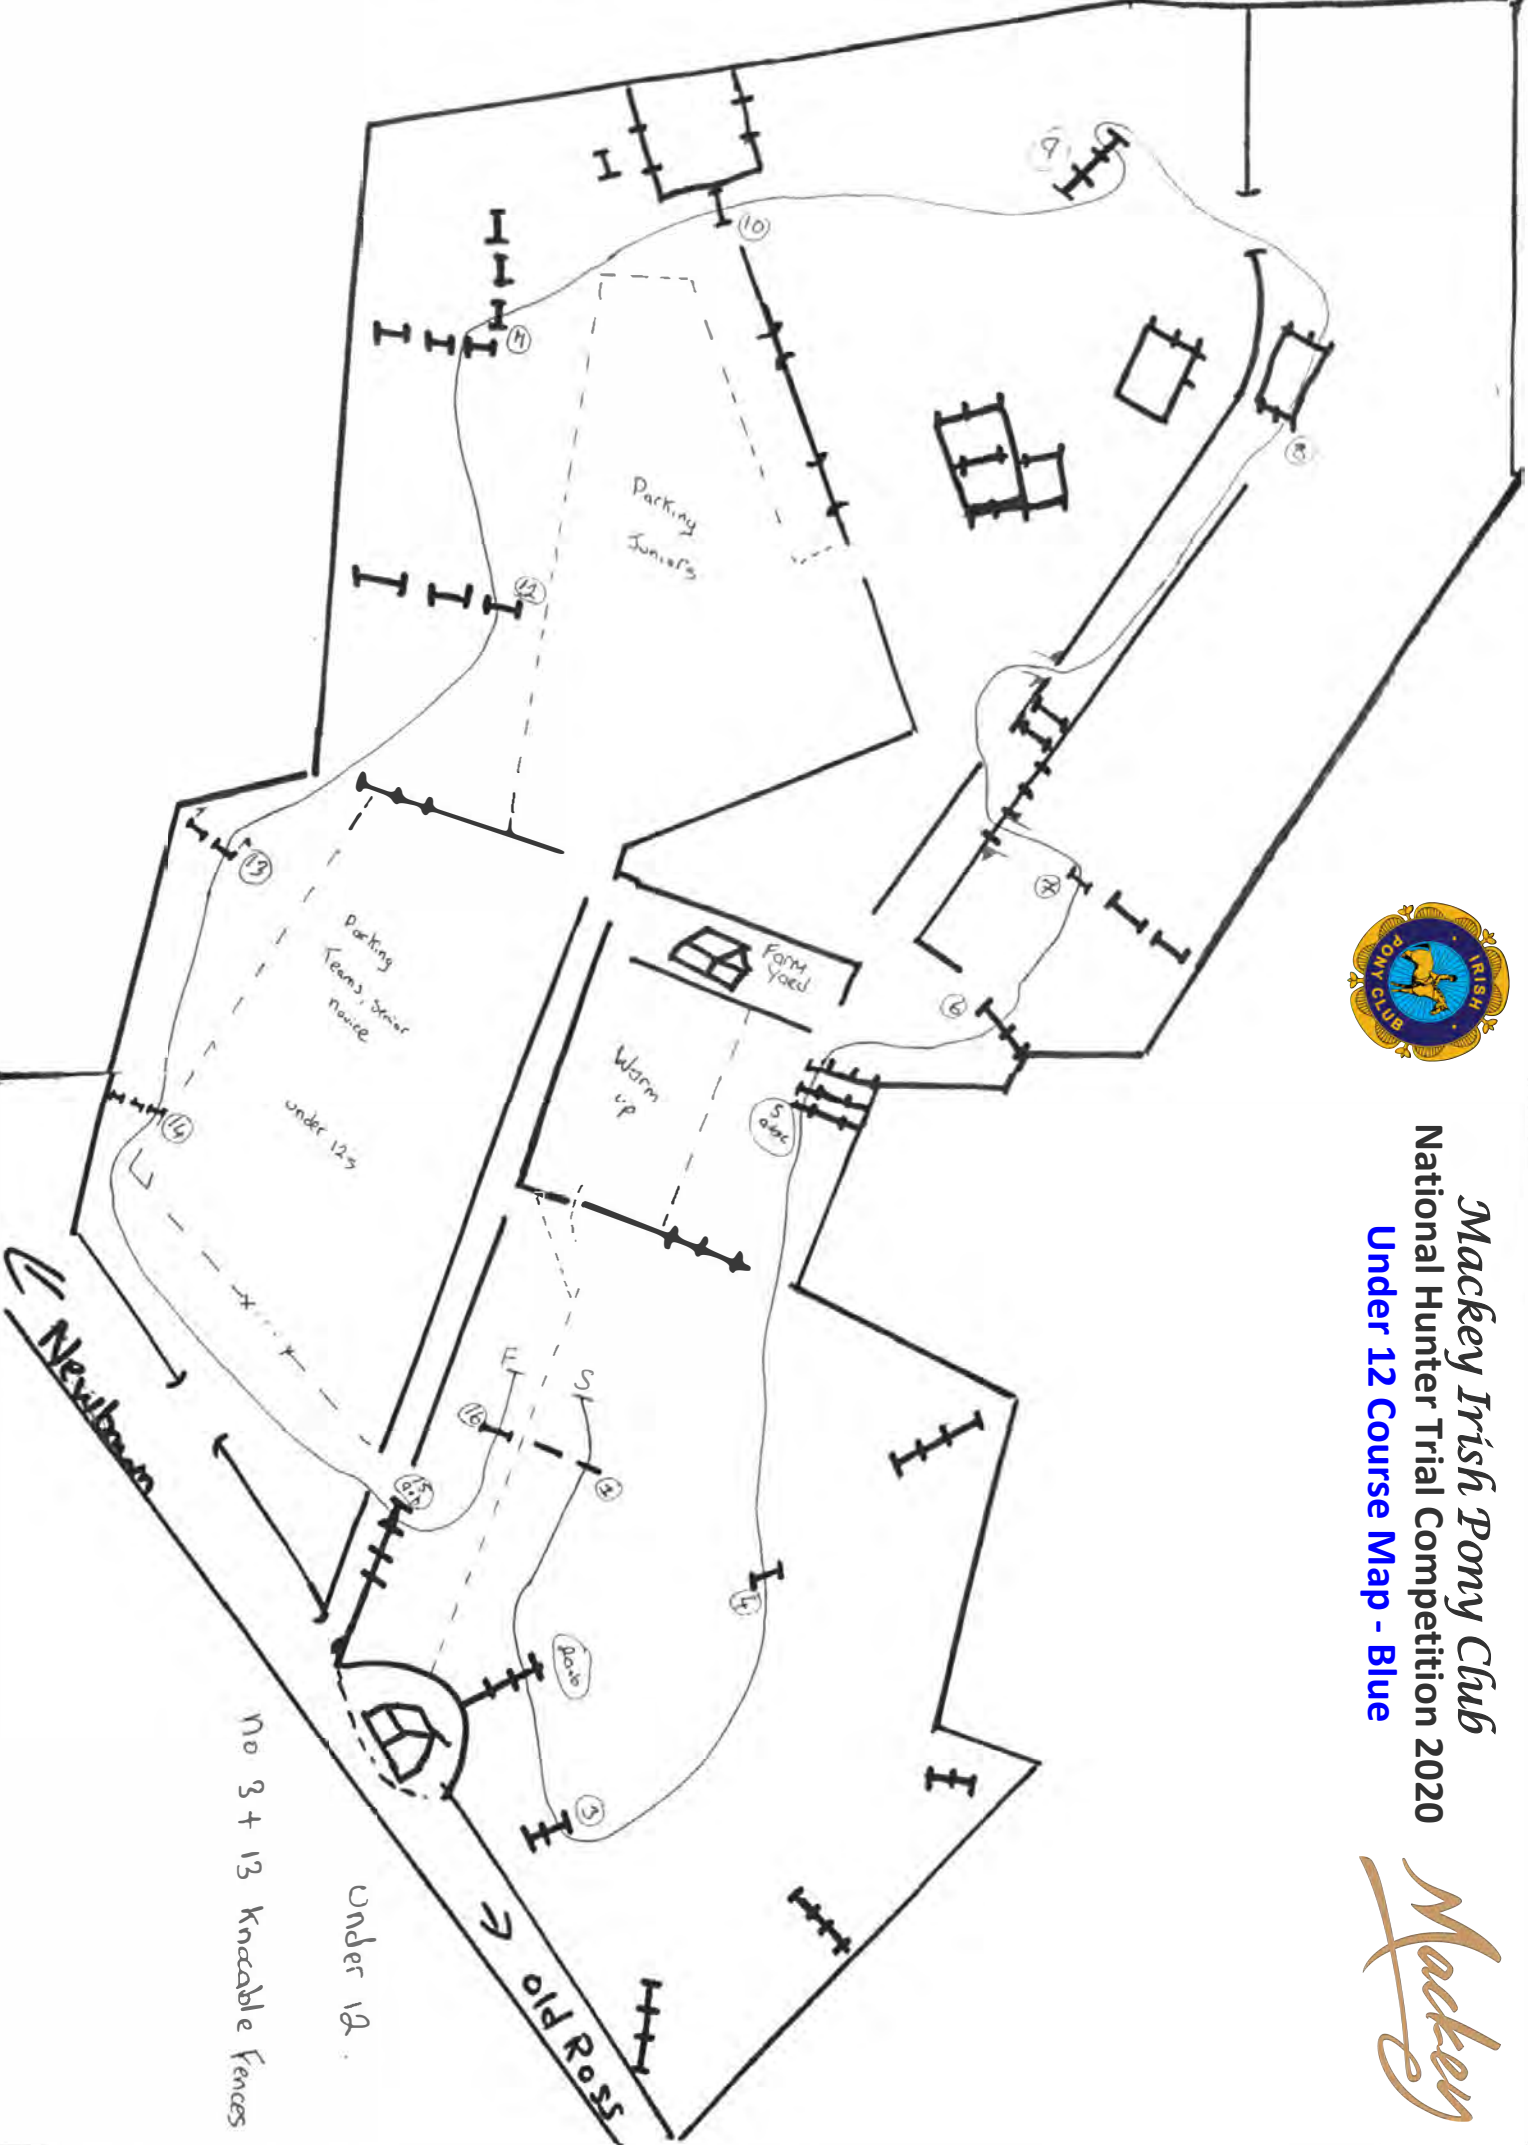

Mackey Irish Pony Club  
National Hunter Trial Competition 2020  
Under 12 Course Map - Blue

No 3 + 13 Knockable Fences

Under 12

old Ross

Farm Yards

Warm up

Parking Teams, Senior novice under 12's

Parking Juniors

Nexibeam

*Irish Pony Club*

*Mackey*

**Mackey Irish Pony Club**  
**National Hunter Trial Competition 2020 List of Fences**  
**Under 12 Course - Blue**

1. Welcome Fence
2. Wexford Bank A + B
3. Knockable
4. Log
5. Farm Yard Complex A + B + C
6. Skinners Coffin
7. Kegs
8. Water (run through)
9. Helsinki Rail
10. Ash Tree Bank
11. Dolmon
12. Barrel
13. Knockable
14. Wine Barrel
15. Lane Crossing A + B
16. Strawberry Bed