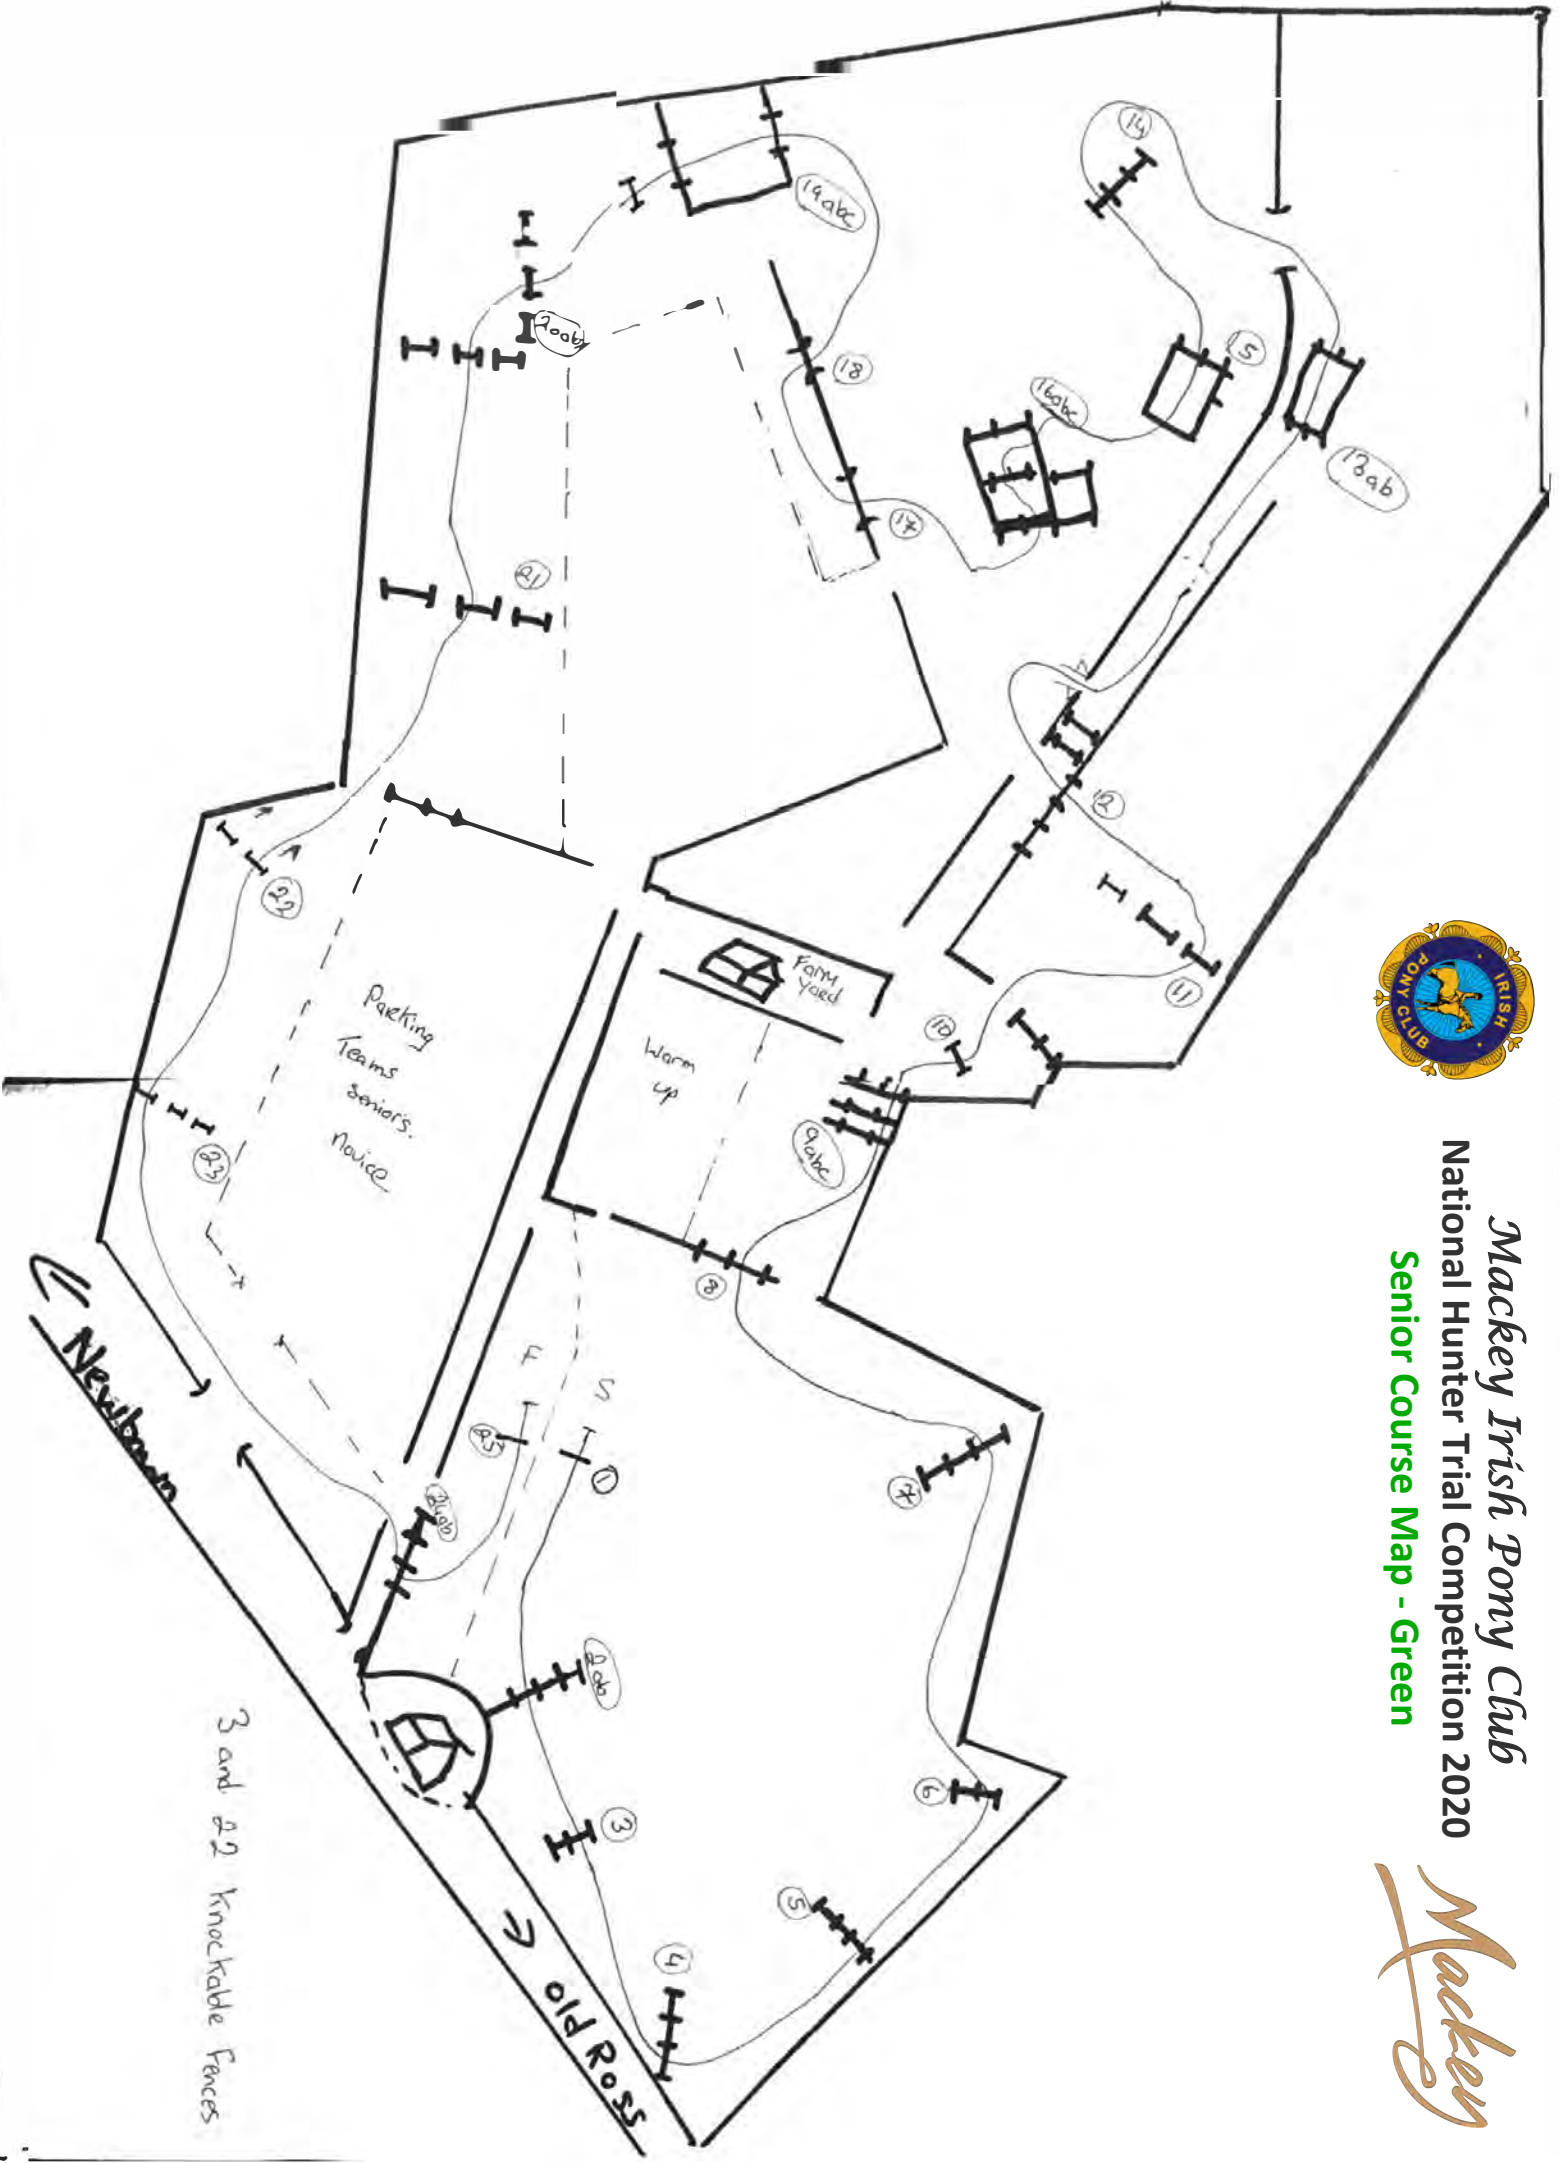

Mackey Irish Pony Club
National Hunter Trial Competition 2020
Senior Course Map - Green

3 and 22 Knockable Fences

Newstream

old Ross

Farm yard

Warm up

Parking
Teams
senior's
Novice

Irish Pony Club

Mackey

Mackey Irish Pony Club
National Hunter Trial Competition 2020 List of Fences
Senior Course - Green

1. Welcome Fence
2. Wexford Bank A + B
3. Knockable
4. Horetown Log
5. Tyres
6. Bullfinch
7. Tricana
8. Fly Bank
9. Farm yard complex A + B + C
10. Cottage
11. Organ Pipe
12. Drop Bank
13. Sunken A + B
14. Helsinki
15. Water
16. Derby Bank A + B + C
17. Moore Field Arches
18. Many Hands Wall
19. Ash Tree Bank A + B + C
20. Dolmon A + B
21. Parrell
22. Knockable
23. Wine Barrel
24. Lane Crossing
25. Strawberry Bed