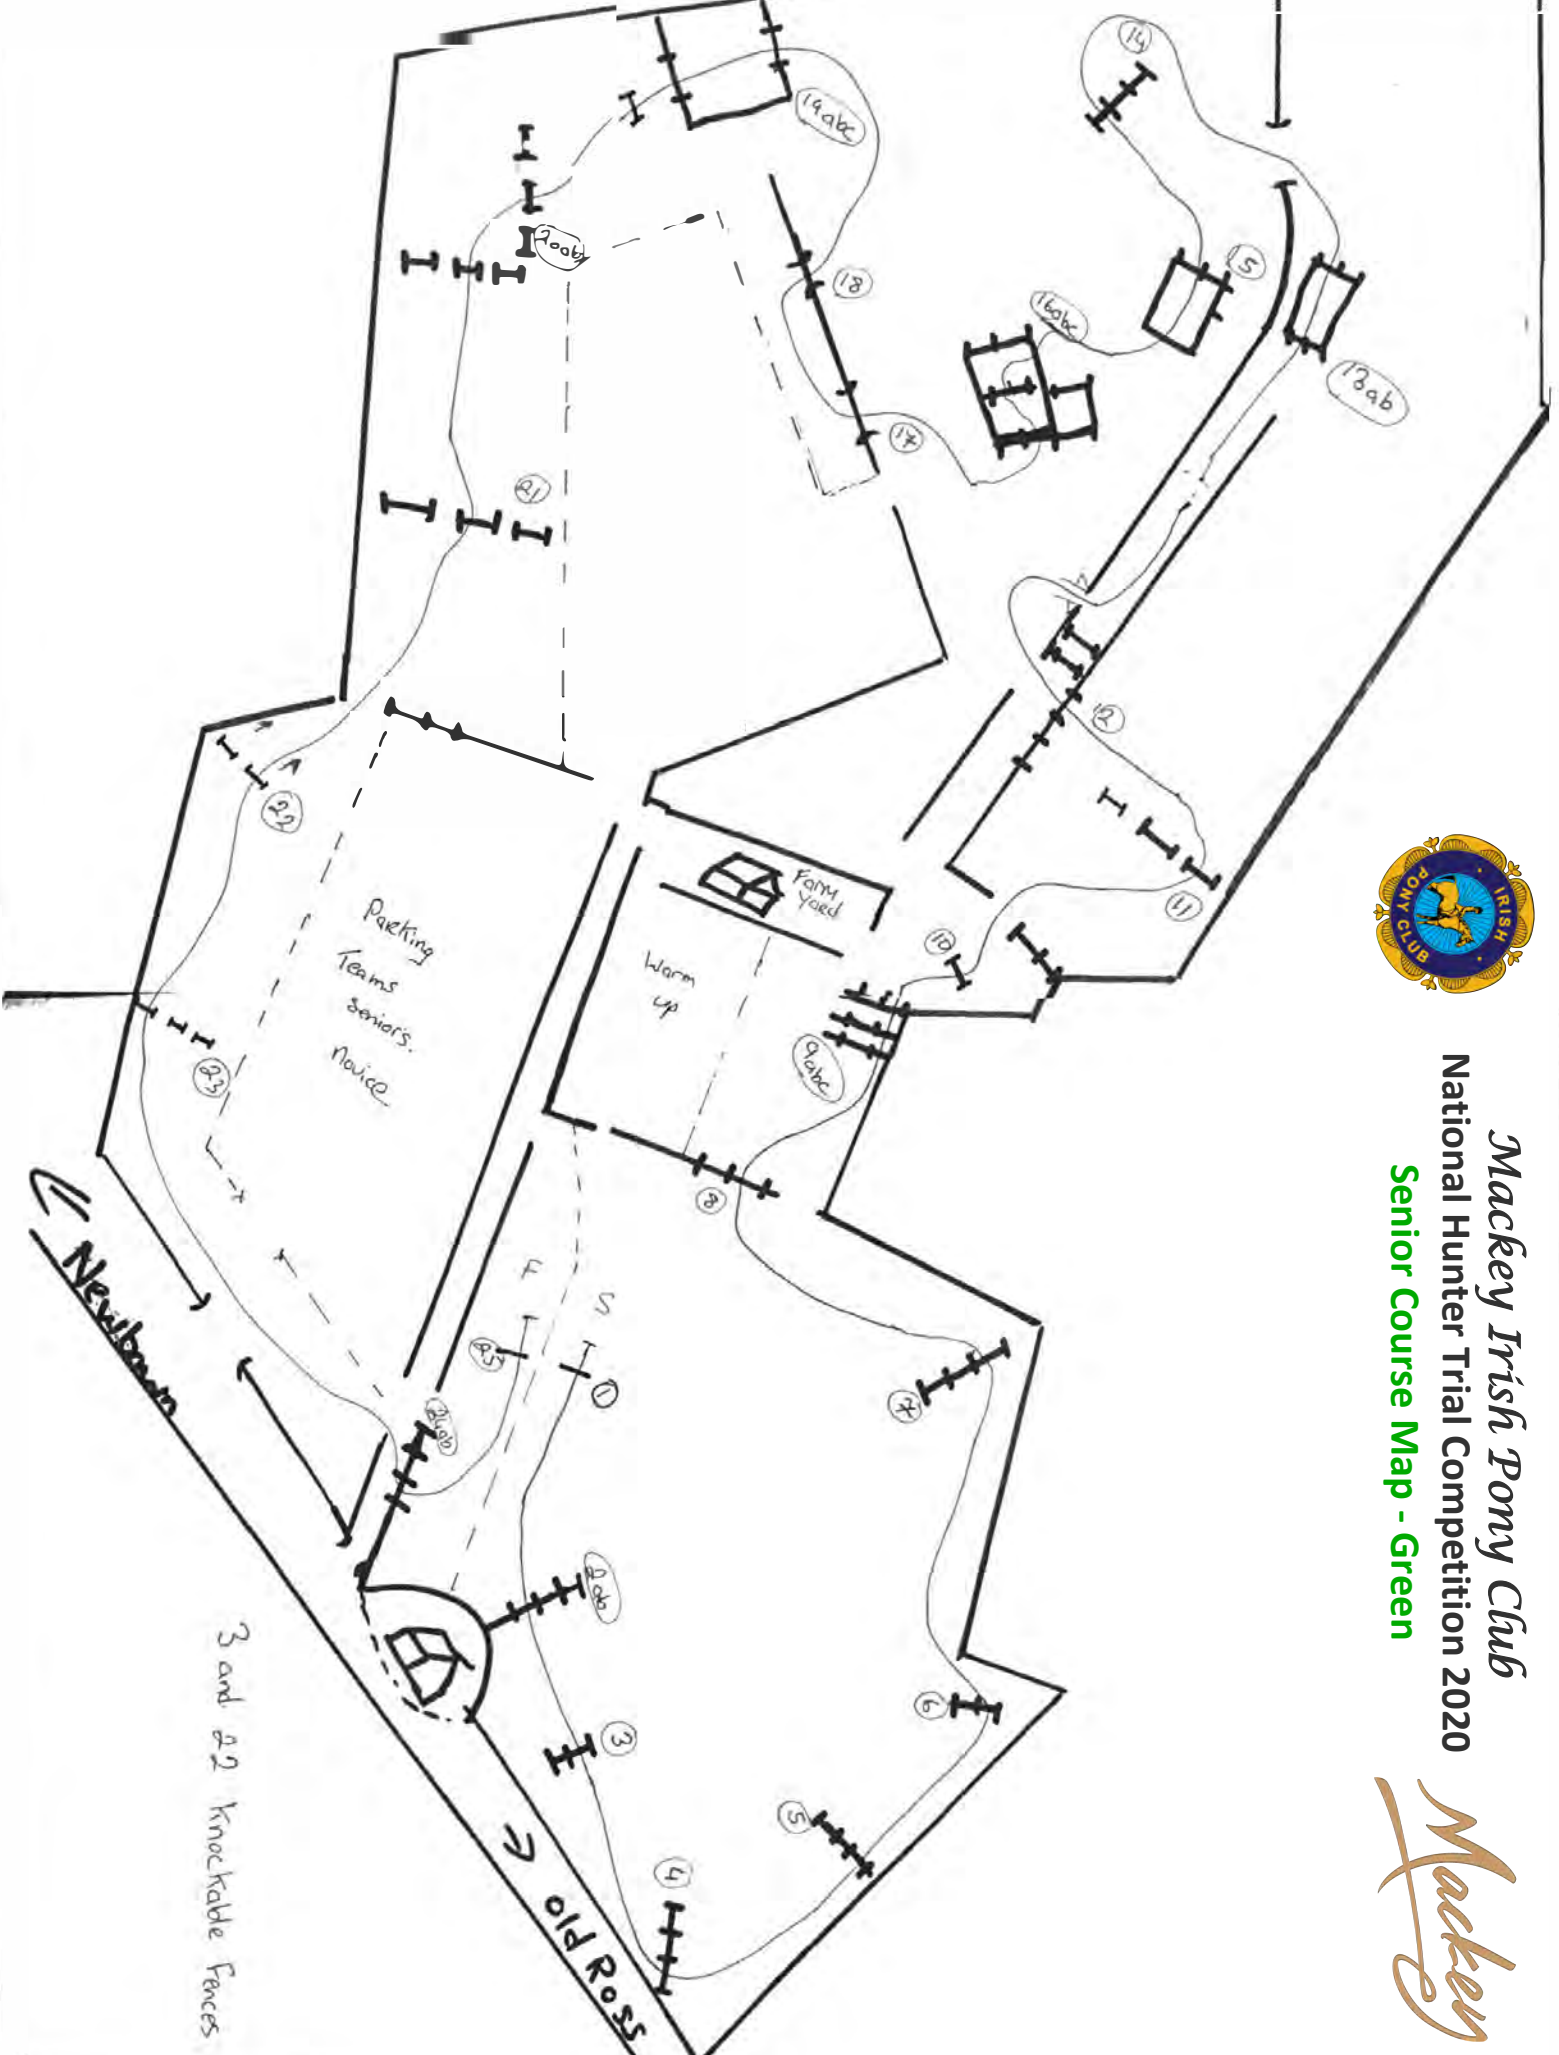

Mackey Irish Pony Club
National Hunter Trial Competition 2020
Senior Course Map - Green

3 and 22 Knockable Fences

Newstream

old Ross

Farm yard

Warm up

Parking
Teams
senior's
Novice

Irish Pony Club

Mackey

Mackey Irish Pony Club
National Hunter Trial Competition 2020 List of Fences
Senior Course - Green

1. Welcome Fence
2. Wexford Bank A + B
3. Knockable
4. Horetown Log
5. Tyres
6. Bullfinch
7. Tricana
8. Fly Bank
9. Farm yard complex A + B + C
10. Cottage
11. Organ Pipe
12. Drop Bank
13. Sunken A + B
14. Helsinki
15. Water
16. Derby Bank A + B + C
17. Moore Field Arches
18. Many Hands Wall
19. Ash Tree Bank A + B + C
20. Dolmon A + B
21. Parrell
22. Knockable
23. Wine Barrel
24. Lane Crossing
25. Strawberry Bed