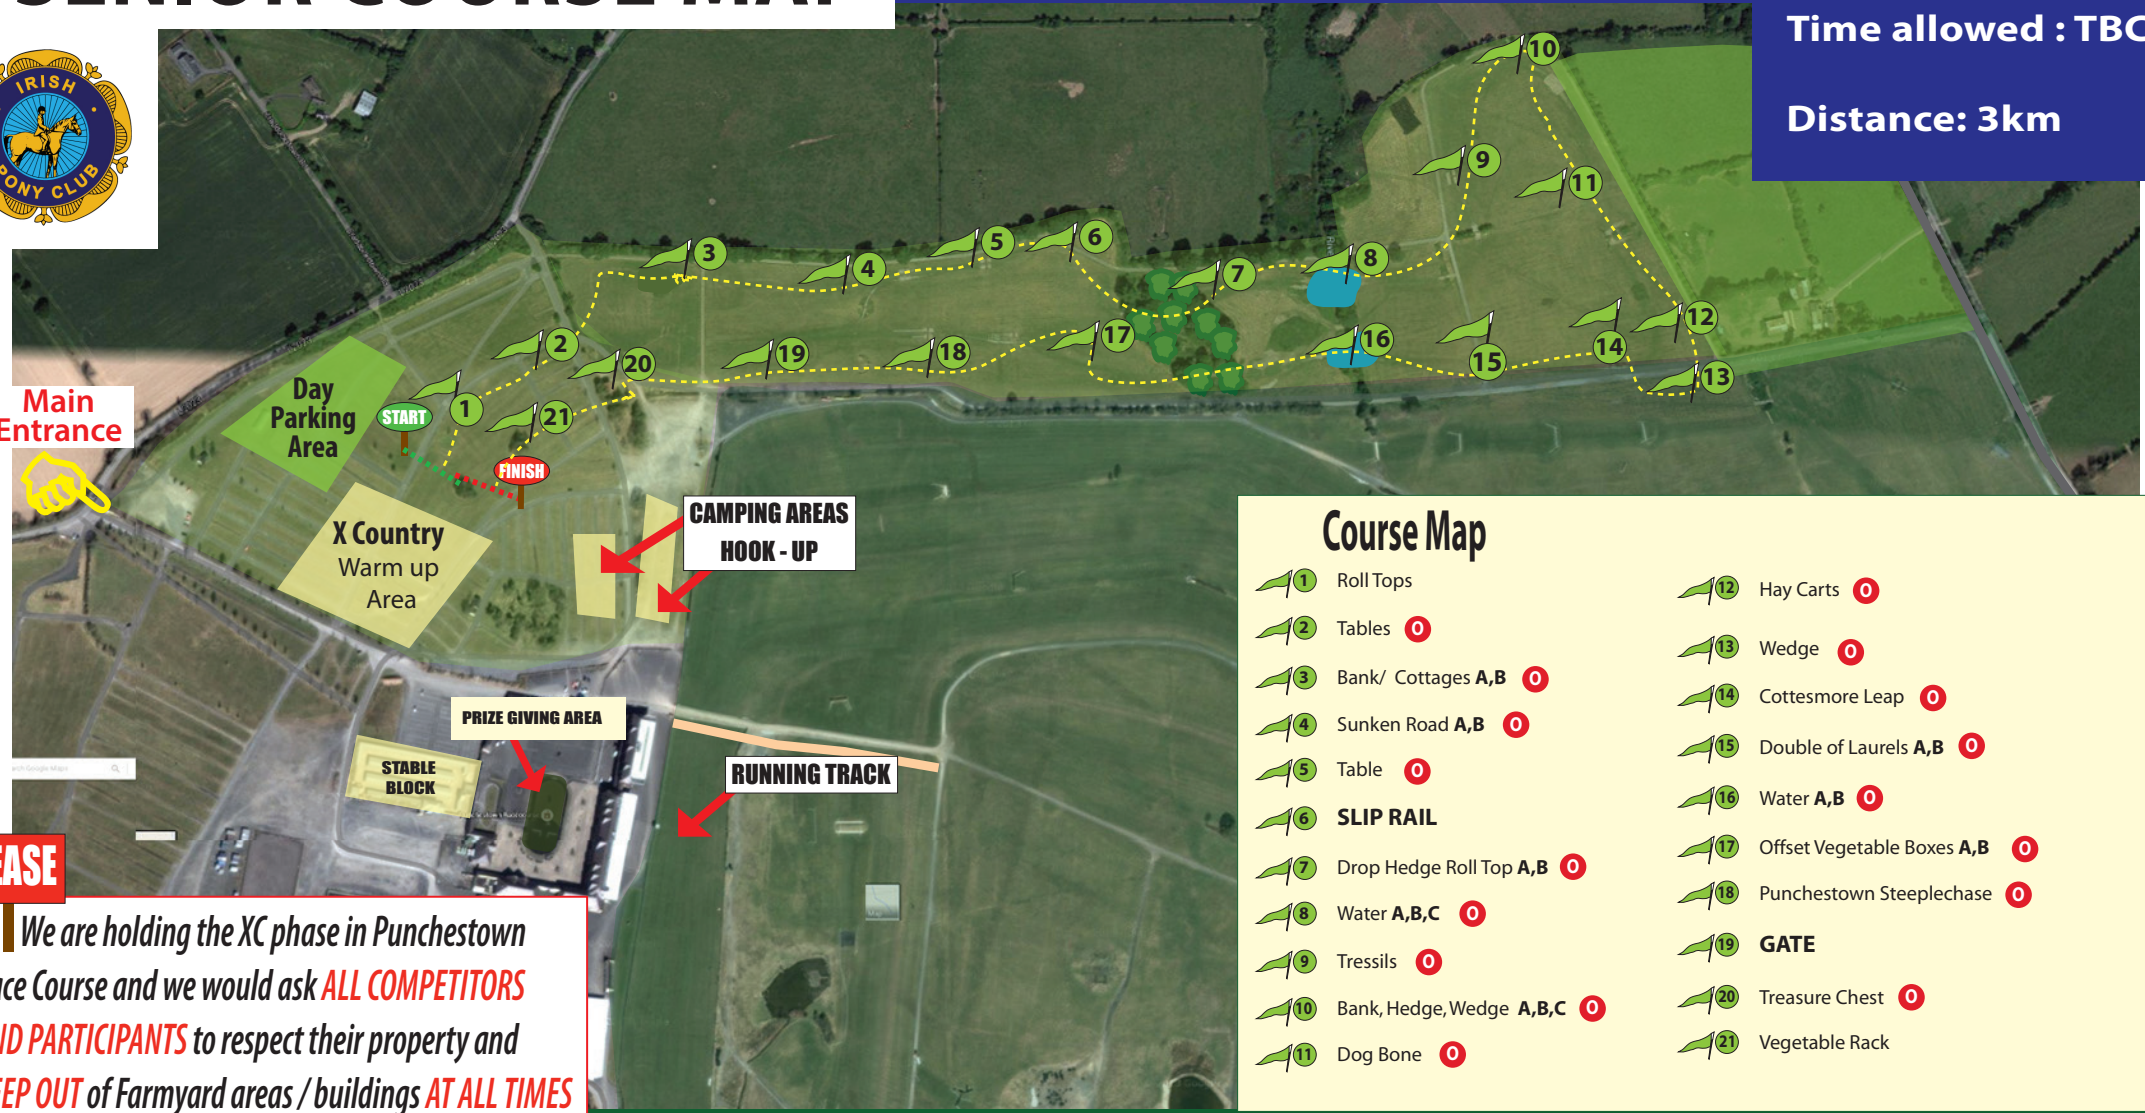

Defender- IPC National Tetrathlon Championships 2024

SENIOR COURSE MAP

Time allowed : TBC
Distance: 3km

Course Map

1 Roll Tops	12 Hay Carts <input type="radio"/>
2 Tables <input type="radio"/>	13 Wedge <input type="radio"/>
3 Bank/ Cottages A,B <input type="radio"/>	14 Cottestmore Leap <input type="radio"/>
4 Sunken Road A,B <input type="radio"/>	15 Double of Laurels A,B <input type="radio"/>
5 Table <input type="radio"/>	16 Water A,B <input type="radio"/>
6 SLIP RAIL	17 Offset Vegetable Boxes A,B <input type="radio"/>
7 Drop Hedge Roll Top A,B <input type="radio"/>	18 Punchestown Steeplechase <input type="radio"/>
8 Water A,B,C <input type="radio"/>	19 GATE
9 Tressils <input type="radio"/>	20 Treasure Chest <input type="radio"/>
10 Bank, Hedge, Wedge A,B,C <input type="radio"/>	21 Vegetable Rack
11 Dog Bone <input type="radio"/>	

PLEASE
We are holding the XC phase in Punchestown Race Course and we would ask **ALL COMPETITORS AND PARTICIPANTS** to respect their property and **KEEP OUT** of Farmyard areas / buildings **AT ALL TIMES**

ALL COMPETITORS ARE ADVISED TO WALK THE COURSE IN ADVANCE OF COMPETITION.

OPTIONAL FENCES 'O' Option available at fence.

COURSE MAP: Course may be subject to change following final course safety inspection.